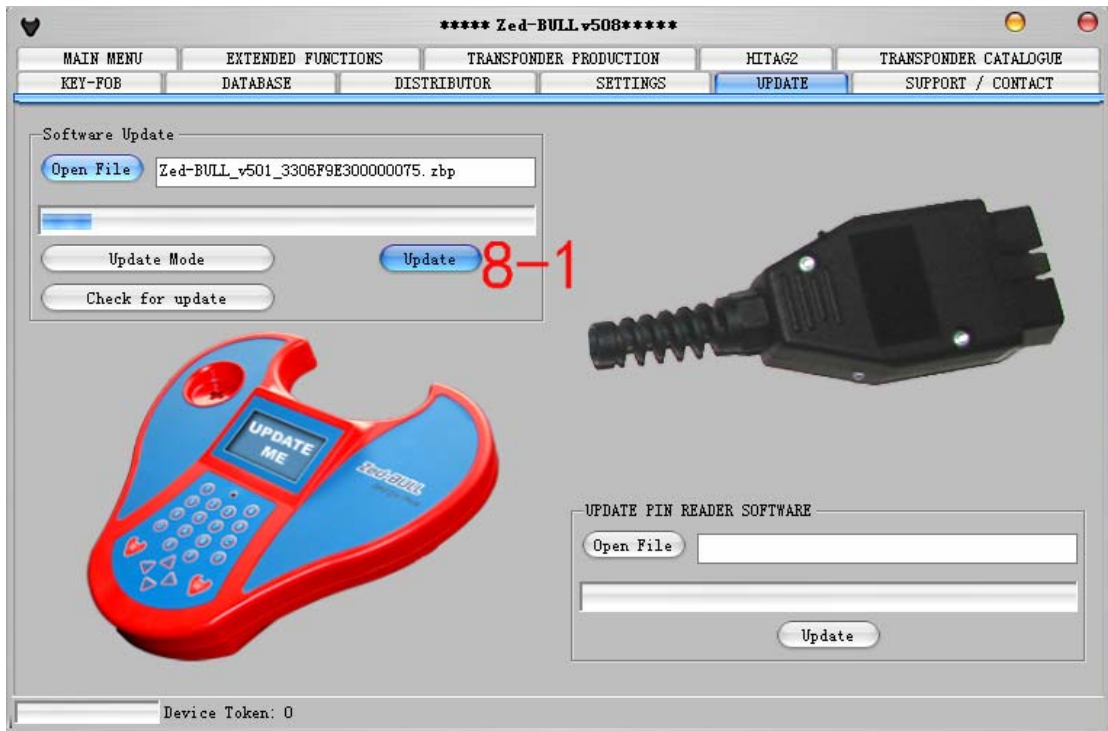

Load Token

OUTCODE:

Request Outcode

E-Mail Adress:

Send

INCODE:

Enter Incode

Device Token: 0