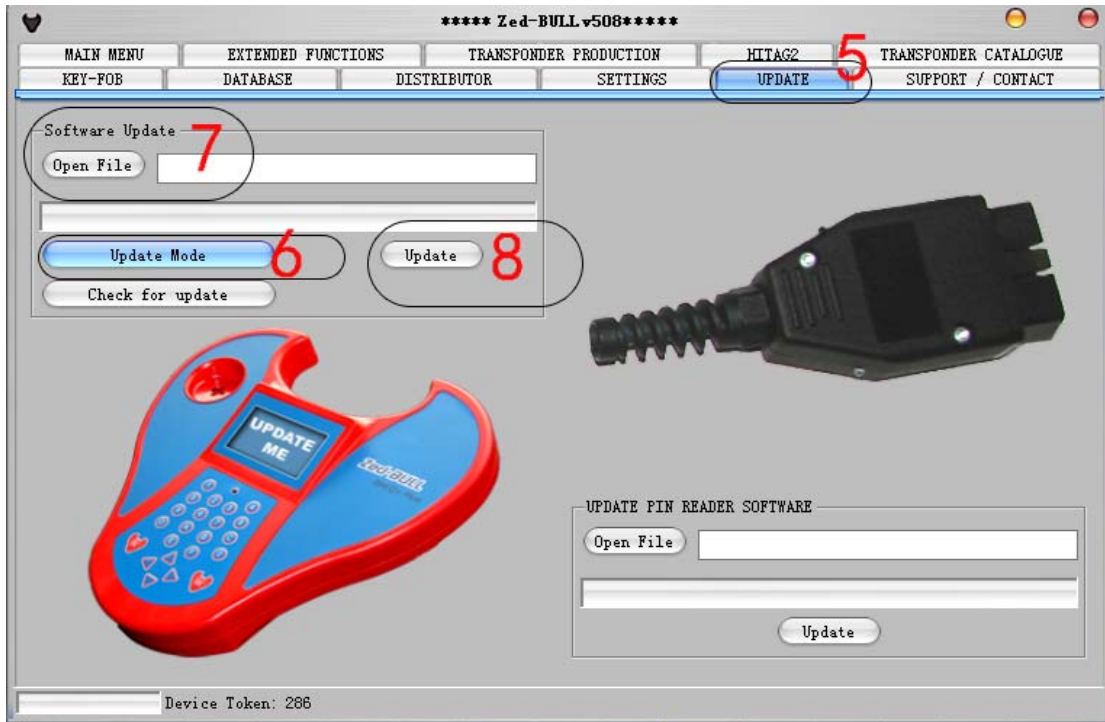

Load Token

OUTCODE:

Request Outcode

E-Mail Adress:

Send

INCODE:

Enter Incode

Device Token: 0